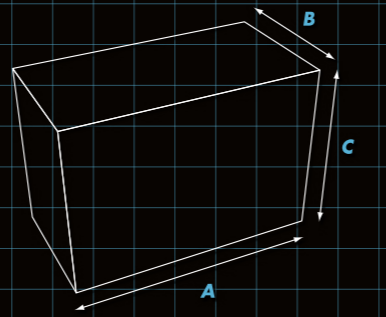

SPECIFICATIONS

2400 Watt 12V Dターミナル付属
Weight : 31.3kg
Dimensions : (A) 33.02cm x (B) 17.30cm x (C) 21.59cm
※ターミナル部除く
¥67,500 (¥70,825 in tax)

KHC1800 Power Cells

Full size powerhouse. Fits vehicles with larger battery boxes. Capable of powering nearly any system without compromise.

SPECIFICATIONS

1800 Watt 12V Dターミナル付属
Weight : 24.5kg
Dimensions : (A) 25.90cm x (B) 16.70cm x (C) 20.95cm
※ターミナル部除く
¥57,000 (¥59,850 in tax)

Dimensions Navi

※ターミナル部除く

KHC3800 Power Cells

King Kong has nothing on this animal with 3800 watts of massive power support this mammoth 87lb giant will power anything you got and then some!