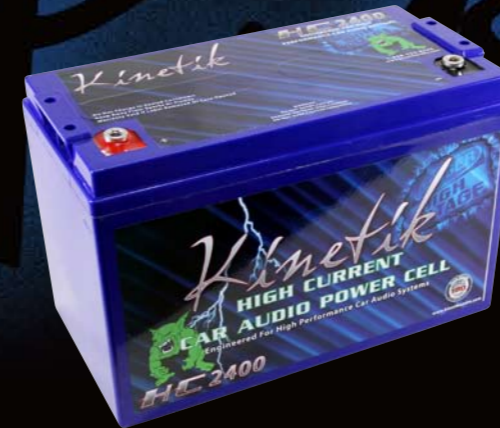

COMMON SPECIFICATIONS

- * AGM Technology
- * Mount In Any Position
- * Tightly Packed Cells
- * Sealed Non-Spillable Design
- * Ultra Low ESR
- * Superior Heat & Vibration Resistance

KHC600 Power Cells

More powerful than 100 1 farad caps! Extreme power in a small package. Mount near your amplifier for tons of power reinforcement. Easily starts a V8 engine!

SPECIFICATIONS

2000 Watt 12V Dターミナル付属
Weight : 27.6kg
Dimensions :
(A) 30.60cm x (B) 16.80cm x (C) 20.40cm
※ターミナル部除く
¥60,800 (¥63,840 in tax)

KHC1200 Power Cells

1200W of support in a small compact design works great in small spaces where more power is needed. Fits many import OEM locations.

SPECIFICATIONS

1200 Watt 12V Dターミナル付属
Weight : 12.7kg
Dimensions :
(A) 19.7cm x (B) 16.51cm x (C) 17.52cm
※ターミナル部除く
¥44,600 (¥46,830 in tax)

KHC1400 / 1400R Power Cells

Most powerful cells for Honda or Mitsubishi OE replacement. Thin profile fits many cars. Provides serious current for any demands. Available in reversed terminals to allow for easy installation in many import OEM locations, ask your retailer for KHC1400R.

SPECIFICATIONS

1400 Watt 12V Dターミナル付属
Weight : 17.7kg
Dimensions :
(A) 22.86cm x (B) 13.75cm x (C) 20.80cm
※ターミナル部除く
¥50,000 (¥52,500 in tax)

KHC2400 Power Cells

MOST POWERFUL audio cell anywhere, PERIOD! Used in the loudest vehicles in the world and boasting over 180dB when used in competition. This bad boy has more current than power cells twice its size. If you want the BEST, this is it. Providing thousands of amps at near dead short, this power cell performs best when abused.